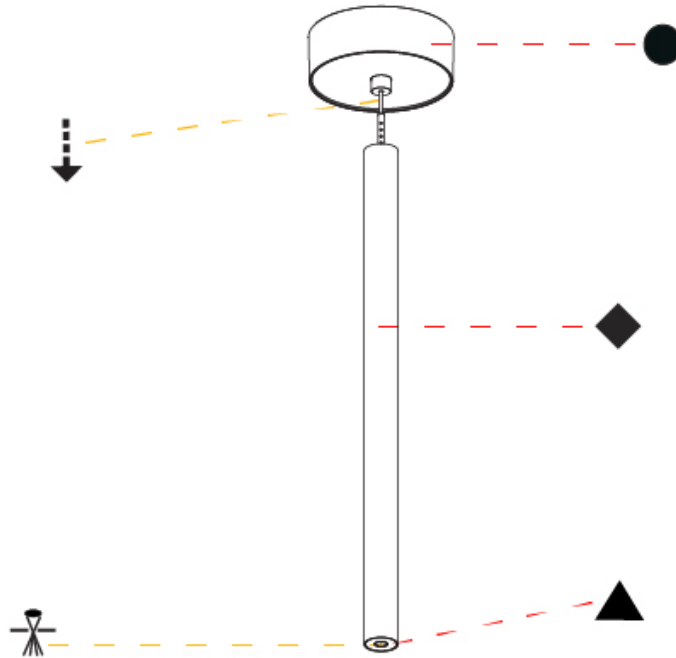

## HANGOVER PLUG MONOPOINT SURFACE CANOPY SUSPENSION

A30846-

PROJECT

TYPE

SPECIFIER

QUANTITY

DATE

A