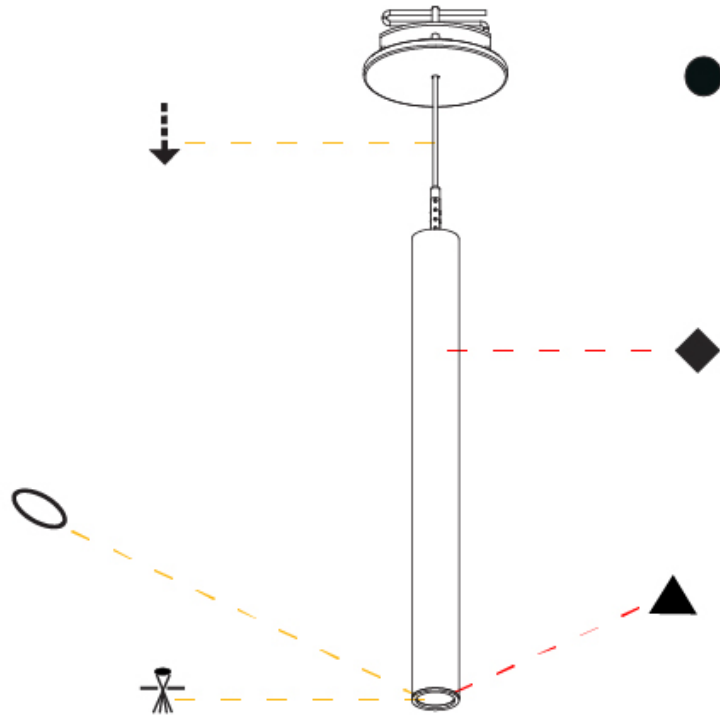

## HANGOVER PLUG SHINE MONOPOINT RECESSED CANOPY SUSPENSION

A30843-

PROJECT \_\_\_\_\_

TYPE \_\_\_\_\_

SPECIFIER \_\_\_\_\_

QUANTITY \_\_\_\_\_

DATE \_\_\_\_\_

A