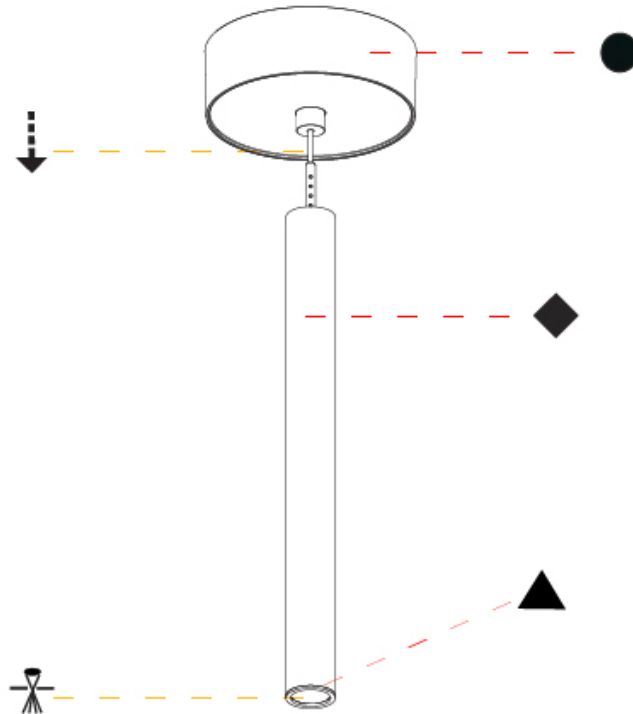

## HANGOVER PLUG SHINE MONOPOINT SURFACE CANOPY SUSPENSION

A30848-

PROJECT \_\_\_\_\_

TYPE \_\_\_\_\_

SPECIFIER \_\_\_\_\_

QUANTITY \_\_\_\_\_

DATE \_\_\_\_\_

A