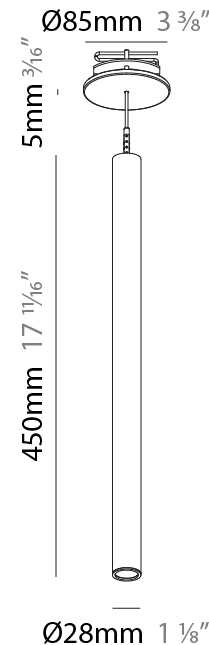

ELECTRICAL

Lamp Type: LED (Zhaga Standard)
Input Wattage (W): 6.6
Total Output Wattage (W): 6
Dimming: Tri-Mode (Non-Dimming and Phase Dimming (120Vac only) and 0-10V Dimming)
Driver Included: Yes
Driver Location: External
Driver Type: Constant Current - Universal
Driver Class: Class 2
Housing: ENCP3 w/Quick Connect
Input Voltage (V): 120 - 277
Constant Current (MA): 500

LED

Number of LEDs: 1
Color Temperature (°K): 2700 / 3000 / 4000
Max. Delivered Lumen (lm): 330 / 360 / 380
CRI: >90 CRI
Efficiency (%): 86
Lamp Life (hrs): 50000
Upon Request: ***3500K available in minimum quantities (larger quantities upon request)

OPTICAL

Optic°: 24 / 32 / 58

RATINGS AND CERTIFICATIONS

Certified By: Certified for North American Standards www.zaneen.com

Applying international specifications by adding 'INT' at the end of the existing Model #. For assistance on 'custom' specifications, contact zteam@zaneen.com. In a constant effort to supply the best product, we reserve the right to change specifications or materials without notice. The most recent specification sheets are found at zaneen.com